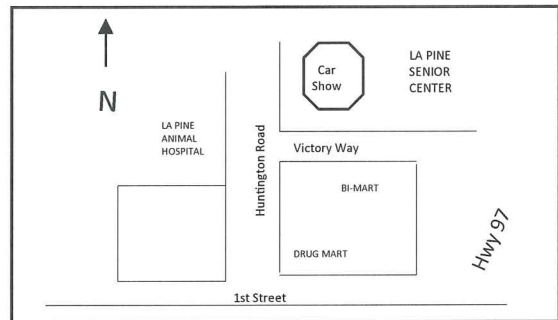

☺Car Show Discounts Given at these Motels☺

Be sure to Ask

Highlander Motel – 51511 Hwy 97, La Pine (541)536-2131
Newberry Station Best Western – 16515 Reed Rd & Hwy 97
La Pine (541)536-5130
Timbercrest Inn—52560 Hwy 97, La Pine (541)536-1737
West View Motel – 51371 Hwy 97, La Pine (541)536-2115
Cascade Meadow RV Resort – 51371 Hwy 97, La Pine
(541)536-2244
Newberry RV Park—La Pine OR (541)536-7596

**MUSIC & ENTERTAINMENT PROVIDED BY 106.5 KITC FM * VENDORS * FOOD *
GREAT RAFFLE PRIZES *
* VALVE COVER RACE (BRING YOUR OWN RACER) ***

***Show-n-Shine will be held at the
La Pine Senior Center
16450 Victory Way***

No bicycles or skateboards allowed in show area

PLEASE—NO DOGS

FUN FOR THE WHOLE FAMILY!