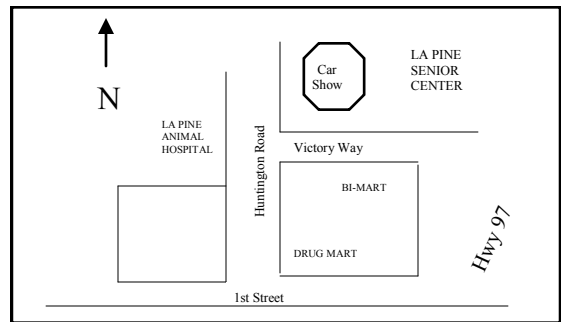

☺Car Show Discounts Given at these Motels☺
Be sure to Ask
 Highlander Motel – 51511 Hwy 97, La Pine (541)536-2131
 Newberry Station Best Western – 16515 Reed Rd & Hwy 97 La Pine (541)536-5130
 Timbercrest Inn—52560 Hwy 97, La Pine (541)536-1737
 West View Motel – 51371 Hwy 97, La Pine (541)536-2115
 Cascade Meadow RV Resort – 51371 Hwy 97, La Pine (541)536-2244
 Newberry RV Park—La Pine OR (541)536-7596

**MUSIC & ENTERTAINMENT PROVIDED BY 106.5 KITC FM * VENDORS * FOOD *
 GREAT RAFFLE PRIZES *
 * VALVE COVER RACE (BRING YOUR OWN RACER) ***

***Show-n-Shine will be held at the
 La Pine Senior Center
 16450 Victory Way***